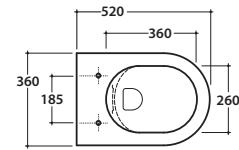

FORTY3 WALL-HUNG WC NO RIM FOS07BI

CE EN 997:2015

GLOBO