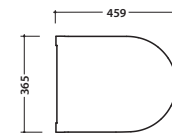

FORTY3 WALL-HUNG WC NO RIM FOS07BI

CE EN 997:2015

GLOBO

Ceramic antibacterial effect
BATAFORM®

Bagno di Colore

SENZABRIDA®

Glazed product with
CERASLIDE®

Drain 4/2,6 Lt

Cod. **FOS07BI**

Wall-hung Wc No-rim 52.36 h33 cm. Drain 4 / 2,6 Lt. Fixing kit included. Weight 18 Kg

Seat-cover with hinge system
to quick release

Cod. **FOR20BI**

Removable duroplast seat-cover with soft-closing system. Weight 3,5 Kg

Cod. **VA132**

Flow reductor.

Cod. **PU001**

Acoustic and crash protection.

Cod. **FI002**

Fixing brackets for W/H sanitary. Weight 2,5 Kg