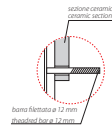

FORTY3 WALL-HUNG WC NO RIM FOS07BI

CE EN 997:2015

GLOBO