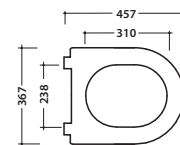

FORTY3 WALL-HUNG WC NO RIM FOS07BI

CE EN 997:2015

GLOBO

Ceramic antibacterial effect
BATAFORM®

Bagno di Colore

SENZABRIDA®

Glazed product with
CERASLIDE®

Drain 4/2,6 Lt

Cod. **FOS07BI**

Wall-hung Wc No-rim 52.36 h33 cm. Drain 4 / 2,6 Lt. Fixing kit included. Weight 18 Kg

Seat-cover with hinge system
to quick release

Cod. **FOR20BI**

Removable duroplast seat-cover with soft-closing system. Weight 3,5 Kg

Cod. **VA132**

Flow reductor.

Cod. **PU001**

Acoustic and crash protection.

Cod. **FI002**

Fixing brackets for W/H sanitary. Weight 2,5 Kg