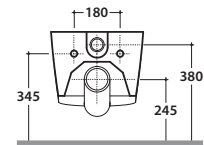

FORTY3 WALL-HUNG WC NO RIM FOS07BI

CE EN 997:2015

GLOBO