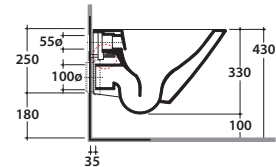

FORTY3 WALL-HUNG WC NO RIM FOS07BI

CE EN 997:2015

GLOBO

Ceramic antibacterial effect
BATAFORM®

Bagno di Colore

SENZABRIDA®

Glazed product with
CERASLIDE®

Drain 4/2,6 Lt

Cod. **FOS07BI**

Wall-hung Wc No-rim 52.36 h33 cm. Drain 4 / 2,6 Lt. Fixing kit included. Weight 18 Kg

Seat-cover with hinge system
to quick release

Cod. **FOR20BI**

Removable duroplast seat-cover with soft-closing system. Weight 3,5 Kg